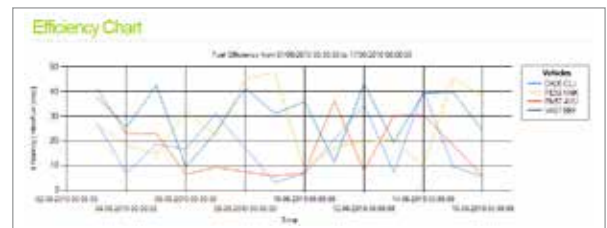

FleetEye puts you in charge of your fleet. FleetEye is a browser based vehicle tracking solution that delivers much more than basic track and trace.

- Constant updates giving accurate trails
- Vehicle check / fault management
- Driver behaviour alerts / reports
- Fuel efficiency charts
- Multi-depot support
- Optional 2-way messaging
- Comprehensive reporting
- Integrated email and SMS
- Real-time integration with Weighsoft
- Job information displayed
- Links to sweeper brushes, skip hoists and on-board weighing with detailed reporting
- Custom user dashboards and alerts

FleetEye is fixed cost and doesn't tie you in to long-term, inflexible contracts.

ISYS Interactive Systems Limited

45 Brunel Parkway
Pride Park, Derby
Derbyshire DE24 8HR
Tel. 01332 380311

17 Oakhurst Business Park
Wilberforce Way, Southwater
West Sussex RH13 9RT
Tel. 01403 731840

@ISYS-Systems

ISYS-Interactive-Systems-Limited

Contact ISYS for a full demonstration of our software.